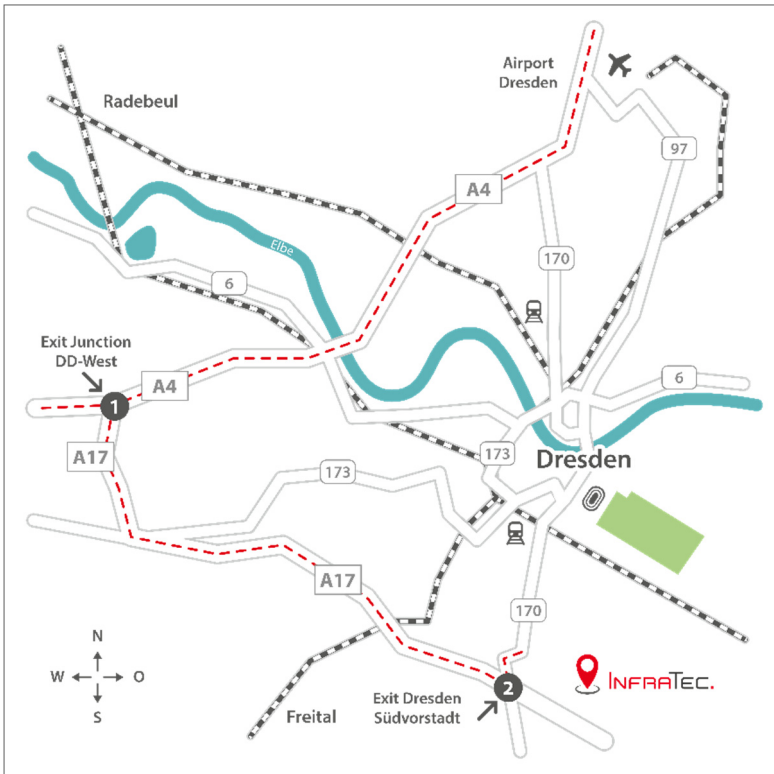

How to Find InfraTec

By Car and by Public Transport

By Car

1. Take the exit **Junction Dresden-West (A17)** towards **Prag/Pirna**. Exit A17 from **Dresden-Südvorstadt** and carry on the **B170** in direction of the city.

2. Carry on the B170 approx. on 1 km heading north, turn left on the crossroads with traffic lights, then follow the sign **Ortsteil Kaitz**.

3. After having past by car dealership, turn right after 400m and carry on **Possendorfer Straße**. (pay attention to keep right of way)

4. Carry on main road 1.3 km (which is named then **Boderitzer Straße**) until another main road comes from left. Carry on Boderitzer Straße on this main road.

5. After approx. 900m, exit right from Boderitzer Straße and carry on **Gostritzer Straße**.

The **TechnologieZentrumDresden** is to be found on the left after 200 m (pay attention to keep right of way).

By Public Transport

At central train station catch public **bus no. 66** direction **Mockritz** (Attention: not direction "Freital") until stop **Münzteichweg** or **Wilhelm-Busch-Str.**